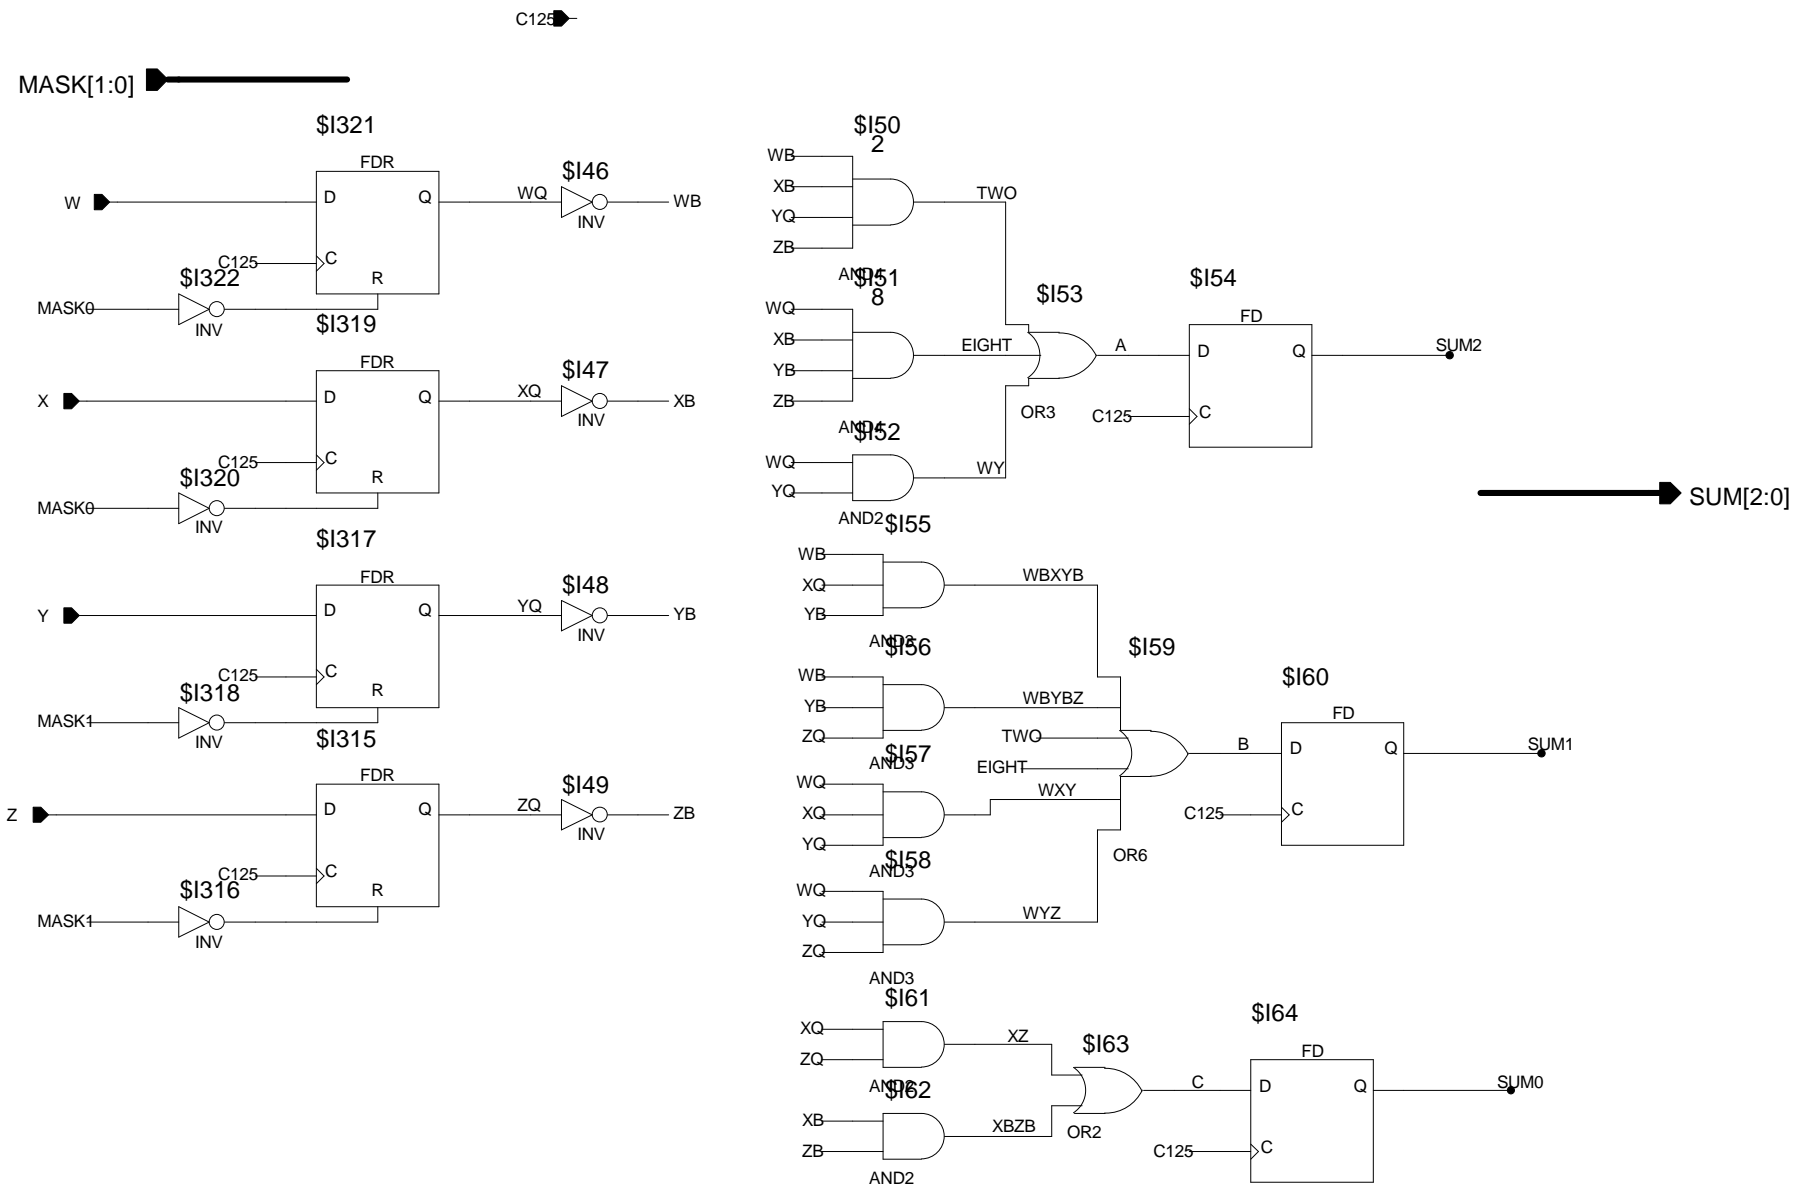

Reg allows for long delay to pin to register.  
 Note masking actually adds an offset of 1 due to biased numbers.  
 The sum of the offsets can be subtracted in the last stage of the 64 ant tree.  
 The offset to subtract is loaded from the uP.  
 The offset must be divided by 2, since the lsb is discarded.  
 The lsb was discarded since the sum always gives even numbers.

ALMA Correlator Project	Project: ASUMEND
NRAO	Macro: 2BITADDER
Charlottesville, VA	Date: 10/4/99
Date Last Modified: 10/19/01	Designed By:
Approved By:	Approval Date:
ALMA:	Rev: