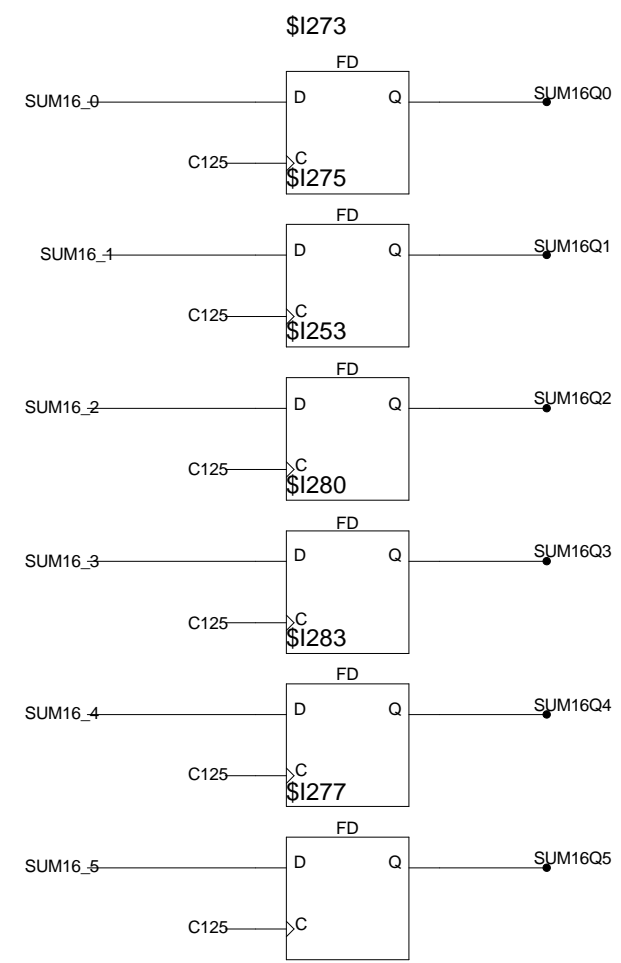

SUM8A[4:0]

SUM8B[4:0]

ALMA Correlator Project	Project: ASUMEND
NRAO	Macro: ADD16ANT
Charlottesville, VA	Date: 10/4/99
Date Last Modified: 10/19/01	Designed By:
Approved By:	Approval Date:
ALMA:	Rev: