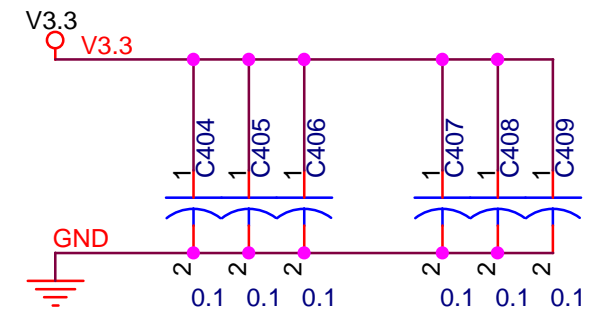

**75LVDS387 V3.3 PINS: 31, 30, 17, 16, 3, 2**

**GND PINS: 32, 29, 18, 15, 4, 1**

**DATAOUT  
75LVDS387**

Title		
ALMA Correlator Board		
Size	Document Number	Rev
A	08060200s001	<RevCode>
Date:	Friday, March 30, 2001	Sheet 1 of 1