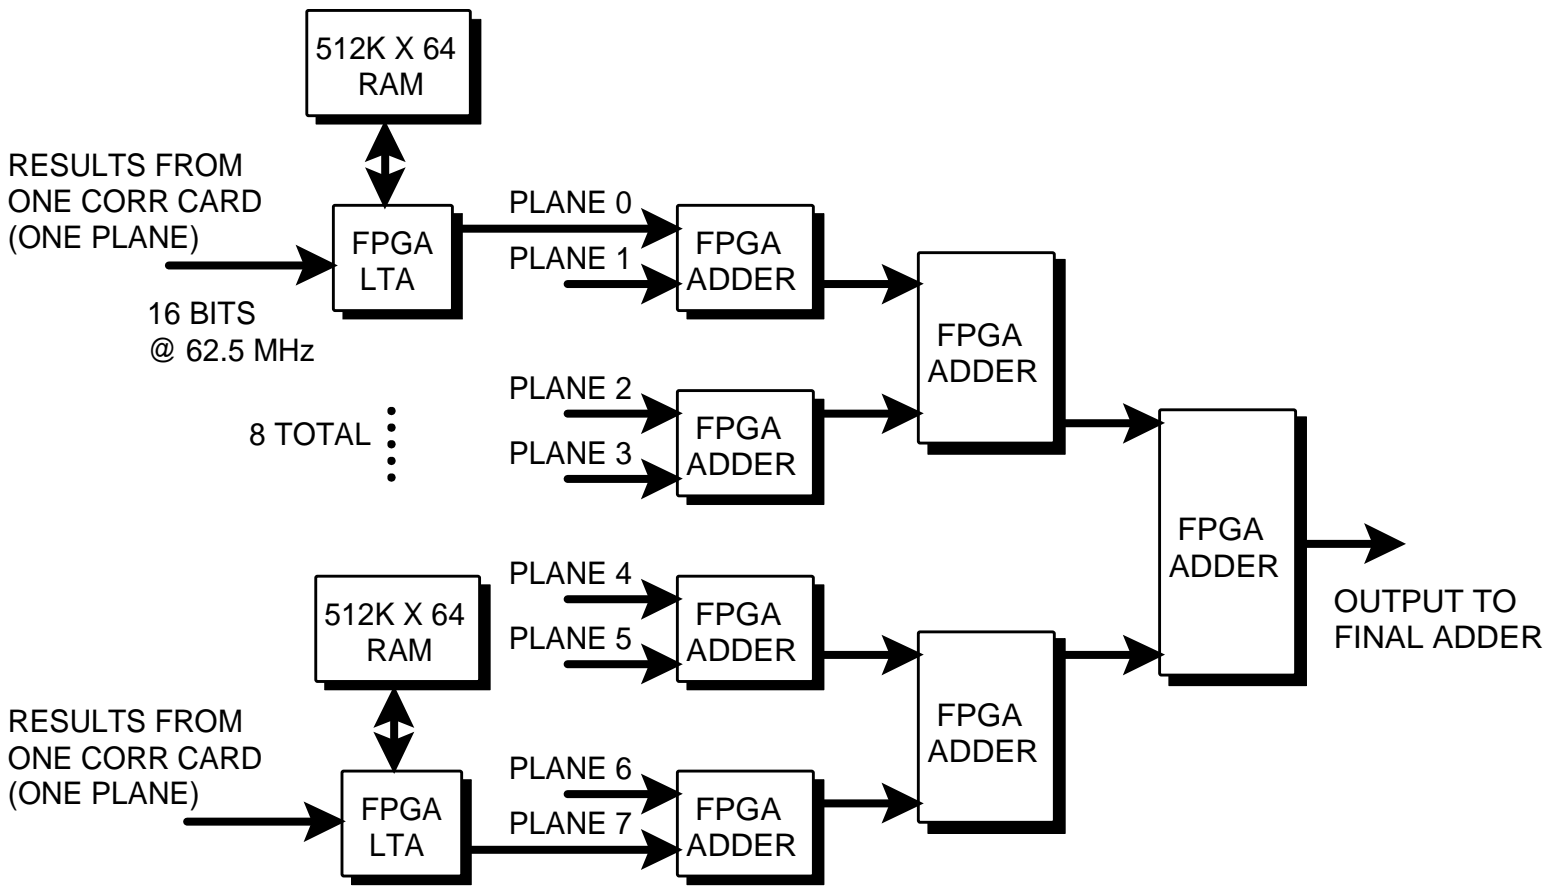

ALMA Correlator Long Term Accumulator

EMBEDDED MICROPROCESSOR CONTROLS 8 LTA CHIPS ON THIS CARD AND CONTROLS 8 CORRELATOR CARDS IN THE SAME BIN